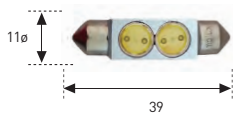

LED 11x39 (HIGH POWER)

REFERENCIA	COLOR	VOLTIOS	LEDS	€
* 158LED 2HP	☐	12	2 pcs.	19,40.-