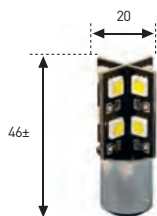

BLISTER

LEDS SMD MECANIC CAN-BUS 7000° K

BA15s PILOTO